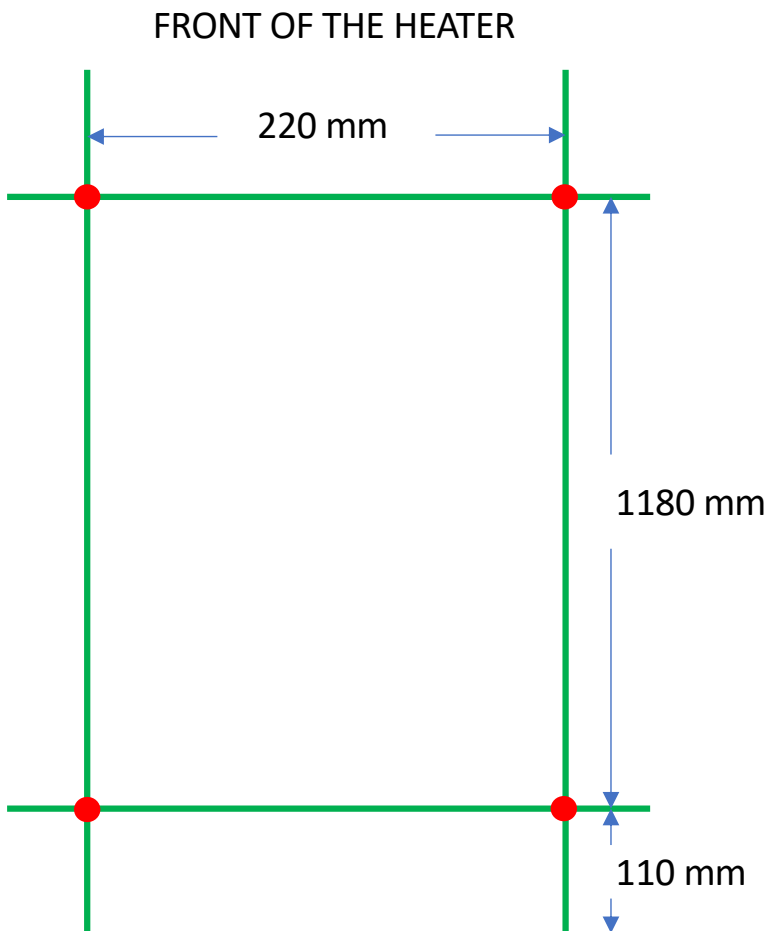

## KIRO 3

Datasheet and mounting instruction will be available on our website

[www.tvvs.dk](http://www.tvvs.dk)

**Center distance = 220 mm**

● = Brackets