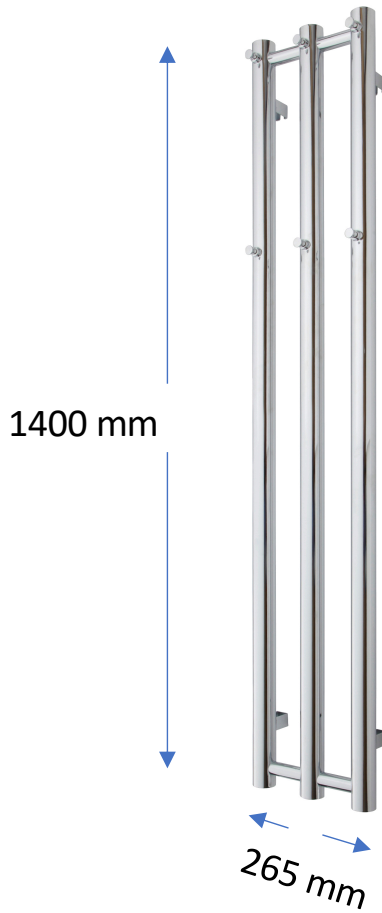

## KIRO 3

Datasheet and mounting instruction will be available on our website

[www.tvvs.dk](http://www.tvvs.dk)

**Center distance = 220 mm**

● = Brackets