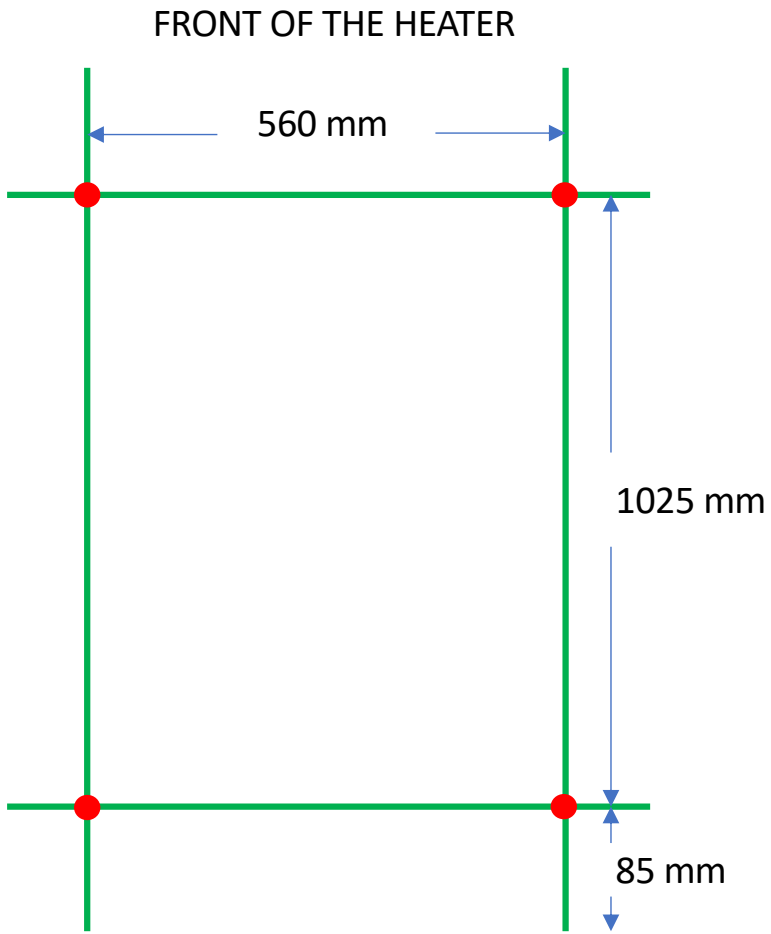

NEMO 18-600

Datasheet and mounting instruction will be available on our website

www.tvvs.dk

Center distance = 570 mm

● = Brackets