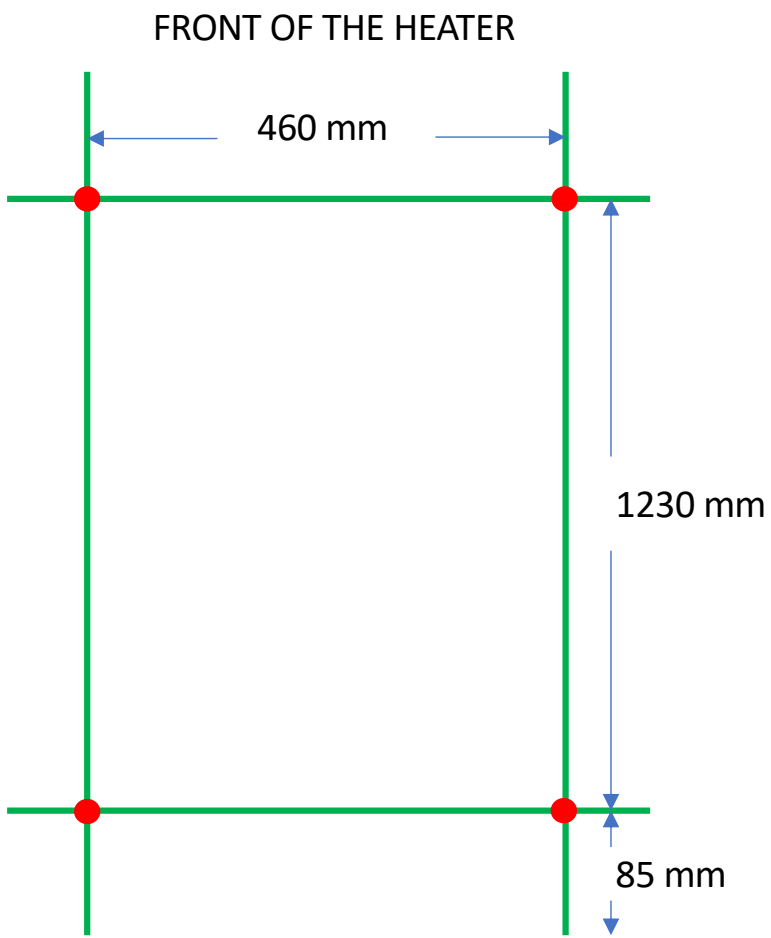

NEMO 21-500

Datasheet and mounting instruction will be available on our website

www.tvs.dk

Center distance = 470 mm

● = Brackets