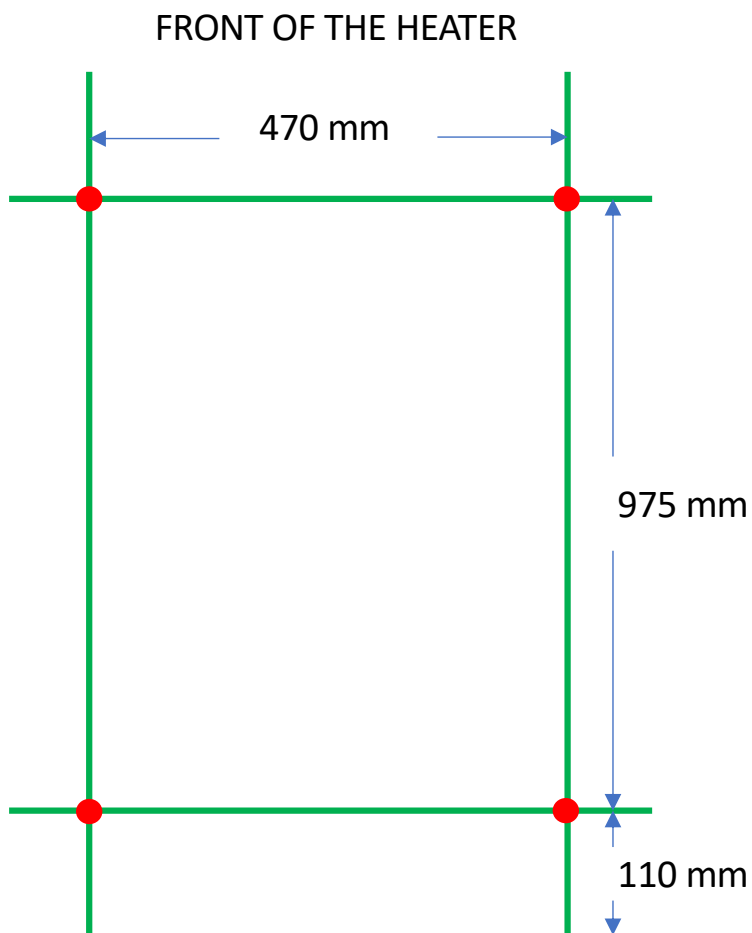

PIVO 18-500

Datasheet and mounting instruction will be available on our website

www.tvvs.dk

Center distance = 470 mm

● = Brackets