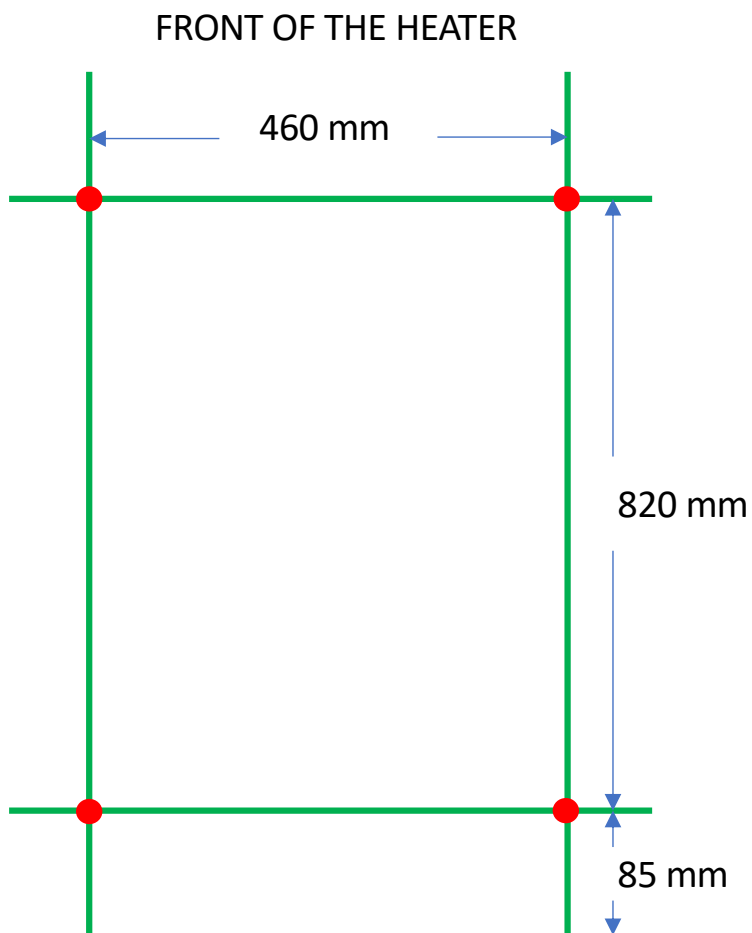

## ECO 16-500

Datasheet and mounting instruction will be available on our website

[www.tvs.dk](http://www.tvs.dk)

**Center distance = 470 mm**

● = Brackets