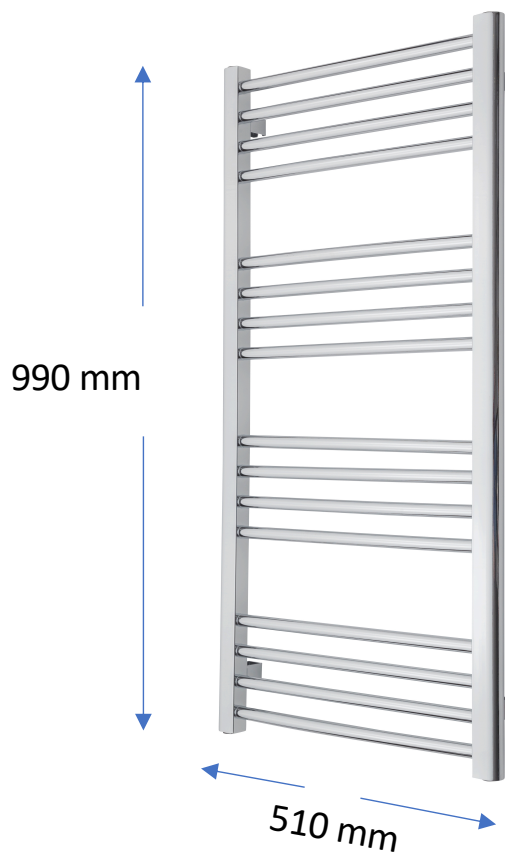

## ECO 16-500

Datasheet and mounting instruction will be available on our website

[www.tvs.dk](http://www.tvs.dk)

**Center distance = 470 mm**

● = Brackets