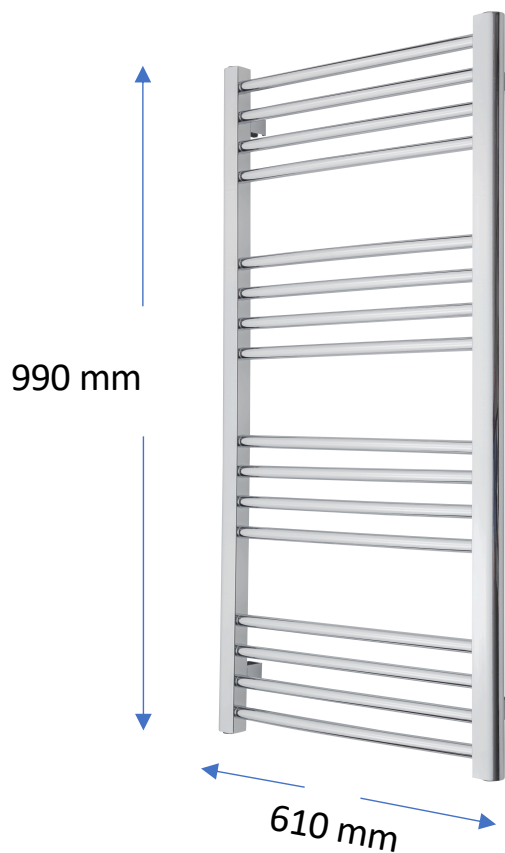

## ECO 16-600

Datasheet and mounting instruction will be available on our website

[www.tvs.dk](http://www.tvs.dk)

**Center distance = 570 mm**

● = Brackets