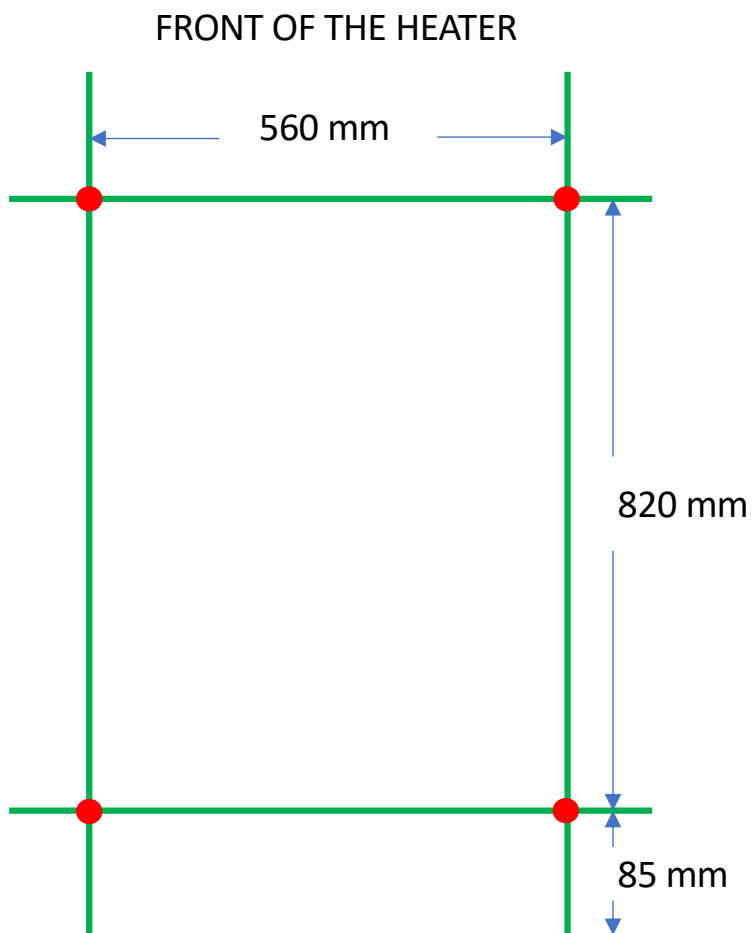

## ECO 16-600

Datasheet and mounting instruction will be available on our website

[www.tvs.dk](http://www.tvs.dk)

**Center distance = 570 mm**

● = Brackets