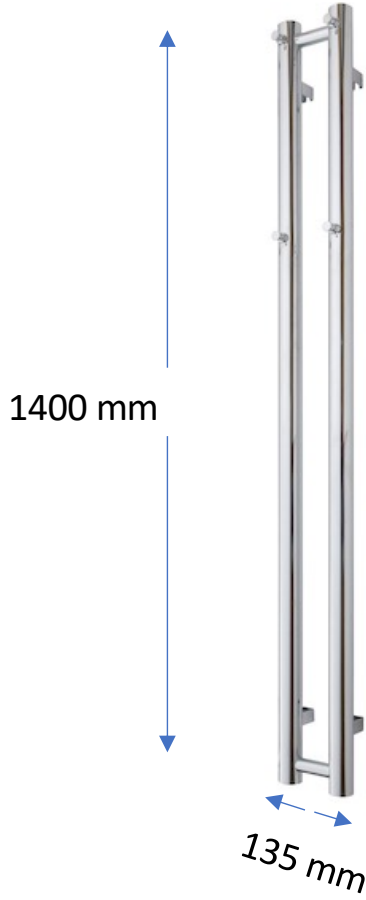

KIRO 2

Datasheet and mounting instruction will be available on our website

www.tv.s.dk

Center distance = 90 mm

● = Brackets