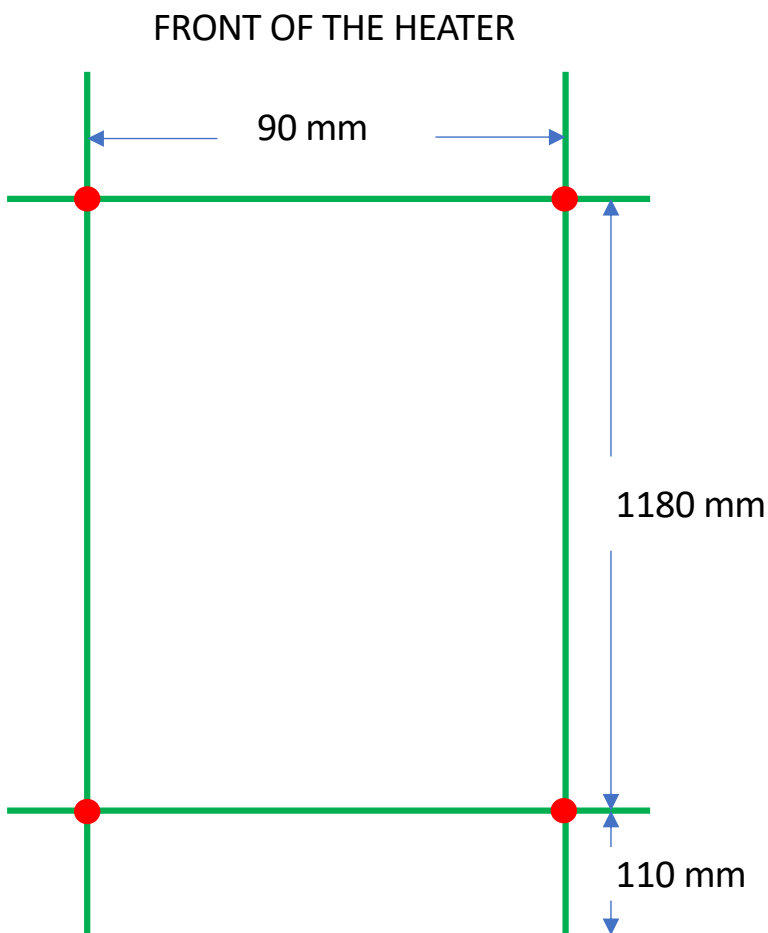

KIRO 2

Datasheet and mounting instruction will be available on our website

www.tv.s.dk

Center distance = 90 mm

● = Brackets